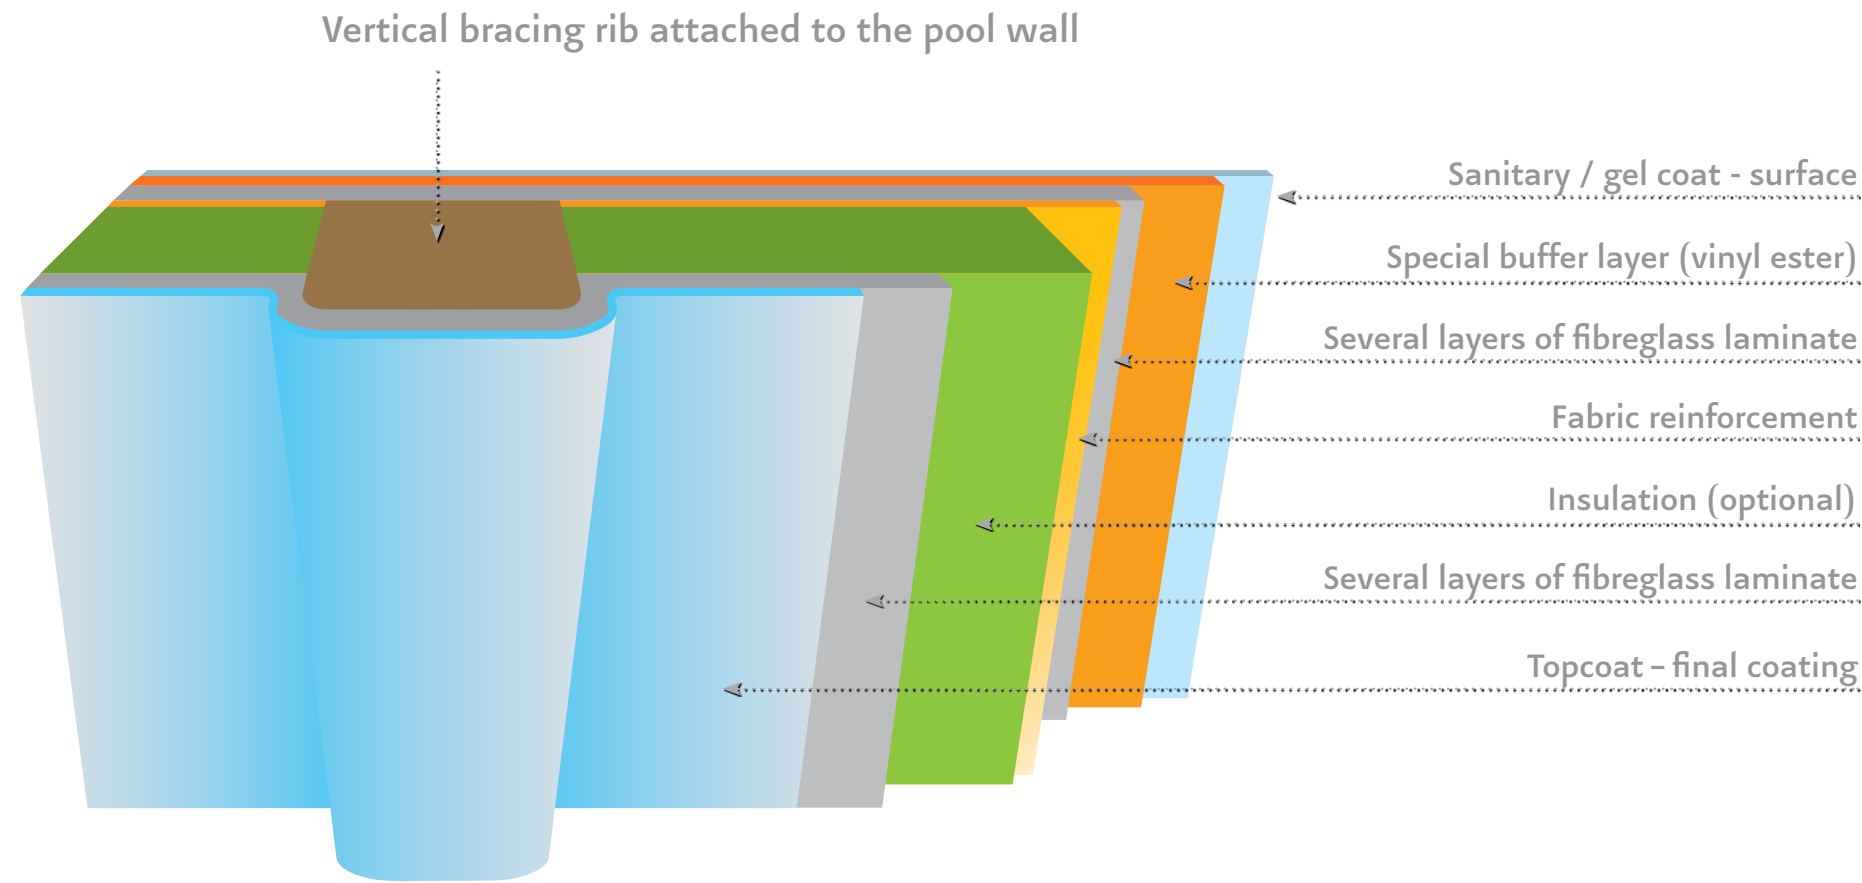

Utmost precision is our promise to you

Seven good reasons for quality

We act out of conviction and tradition. The use of top quality materials and the utmost reliability in customer care has always been our guiding principle. Our pools are made up of 7 layers of different materials.

The workmanship is what makes us stand out from other comparable products. In our factory, each individual layer of the pool production is applied by hand. This guarantees uniform material thickness and, in particular, greater stability than machine production. Hardening takes place in heat chambers, which increases the life of the pool. A number of vertical bracing ribs are incorporated into the wall construction, thus ensuring extra high rigidity. The pool head is reinforced with a fully integrated steel girder, which also provides lasting strength. Special floor insulation protects against loss of heat below. The top layer of the pool is smooth for ease of cleaning.

A great installation advantage is offered by our unique anchoring technique, which allows the straightness of the walls to be adjusted perfectly. Assembly is carried out by our own skilled employees, who work according to schedule. Where necessary, more hands can be brought in to speed up installation. A flexible team of experienced service technicians guarantees continuous support. Regardless of the type of service, we are available to help quickly and reliably should you need us. Our products are subjected to rigorous quality control measures both in-house and under external supervision. This assures our customers the highest quality.

Certified quality for 40 years.